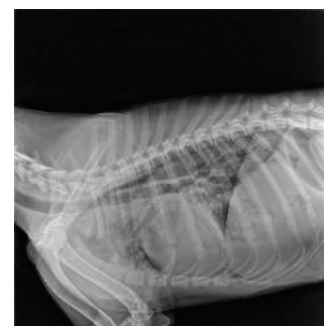

**WEST COAST X-RAY**  
OUR IMAGE REFLECTS YOURS

# Porta 100HF for Veterinary

“The Green Machine”

High Frequency Portable X-ray Unit

100 kVp, 30MA, 2 kw

Dual Distance Lasers 26" SID

Weighs Only 19 lbs

Six (6) Year Parts Warranty

Perfect X-ray Machine for All  
Veterinarians: Small Animal,  
Equine and Mixed Animal